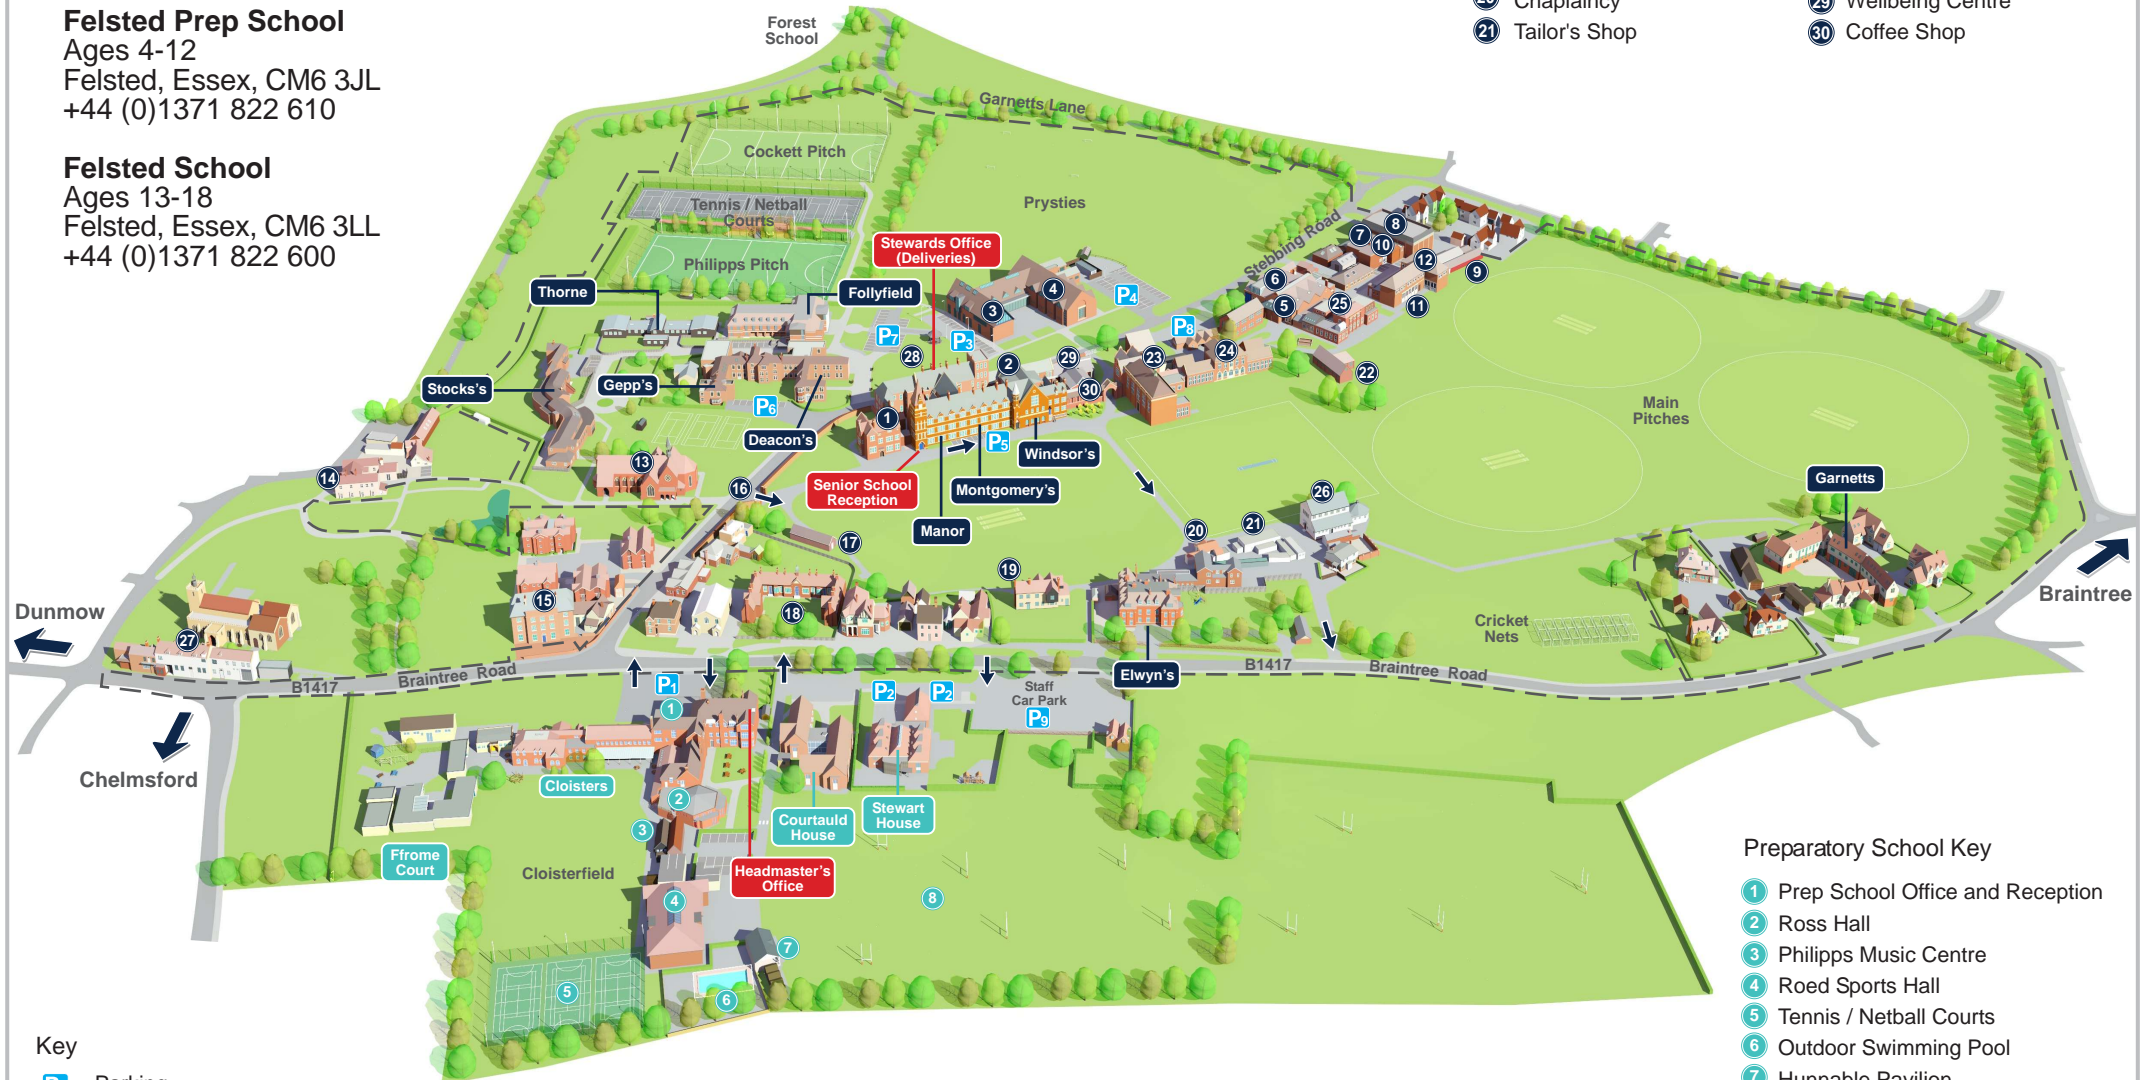

### Senior School Key

- |                       |                               |                               |                          |
|-----------------------|-------------------------------|-------------------------------|--------------------------|
| ① Headmaster's Office | ⑦ Squash Courts               | ⑬ The Chapel                  | ⑳ Wallis Computer Centre |
| ② Sixth Form Centre   | ⑧ Palmer Sports Hall          | ⑭ The Bury                    | ㉑ Grignon Hall           |
| ③ Music School        | ⑨ Shooting Range              | ⑮ Medical Centre              | ㉒ Class Rooms & Library  |
| ④ Lord Riche Hall     | ⑩ Felsted Gym                 | ⑯ Stephenson's Gate           | ㉓ Science Laboratories   |
| ⑤ Swimming Pool       | ⑪ Business & Economics Centre | ⑰ Religious Studies Centre    | ㉔ Hunt Theatre           |
| ⑥ Art Centre          | ⑫ DT Centre                   | ⑱ Almshouses                  | ㉕ The Old School         |
|                       |                               | ㉖ Cricket Pavilion / Archives | ㉗ Bathurst Garden        |
|                       |                               | ㉘ Chaplaincy                  | ㉙ Wellbeing Centre       |
|                       |                               | ㉚ Tailor's Shop               | ㉛ Coffee Shop            |

- Key
- P1 Parking
  - Senior School Pupil Boundary

### Preparatory School Key

- ① Prep School Office and Reception
- ② Ross Hall
- ③ Philipps Music Centre
- ④ Roed Sports Hall
- ⑤ Tennis / Netball Courts
- ⑥ Outdoor Swimming Pool
- ⑦ Hunnable Pavilion
- ⑧ Preparatory School Pitches